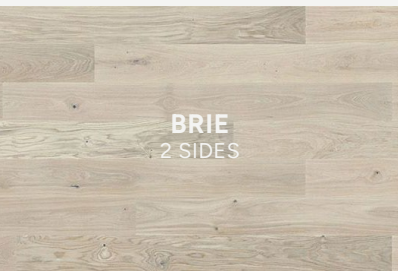

7" PREMIUM SERIES

MATERIAL: ENGINEERED HARDWOOD

WOOD SPECIES: WHITE OAK

SIZE: 7" X 86"

THICKNESS: 9/16"

EDGE: BEVELED EDGE (4 SIDES)

FINISH: ACRYLIC LACQUER

INSTALLATION: FLOAT, STAPLE, GLUE DOWN

SQUARE FT. PER CARTON: 29.82

WARRANTIES:

30 YEAR RESIDENTIAL | 5 YEAR COMMERCIAL

AVAILABLE MOLDINGS & TRIMS:

STAIR NOSE, END CAP, REDUCER, T-MOLDING

100 % REAL
WOOD

MADE IN
EUROPEAN
MADE

UNDERFLOOR
HEATING

CARB II
COMPLIANT